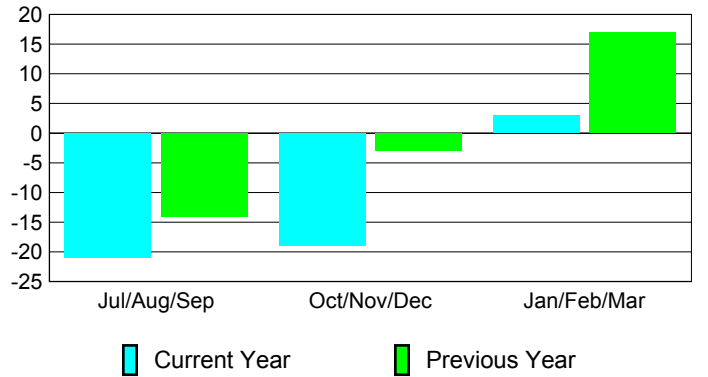

Comparison of Membership Gain/Loss

Current Year Compared to the Previous Year