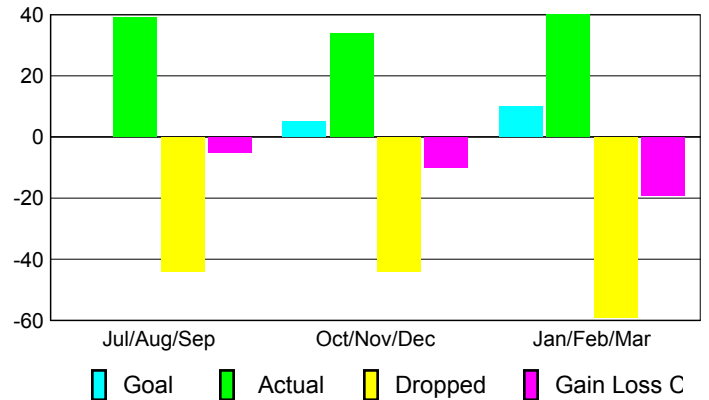

Membership Results 2008-2009

Goal, New, Dropped, Gain/Loss