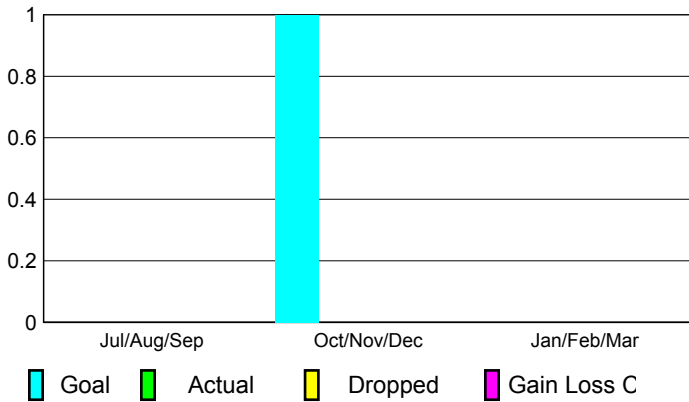

2008-2009 GMT Quarterly Report for District (or Undistricted) **District 103IW**

GMT: **JACQUES 'JACK' VERBEKE**

Location: **FRANCE**

GMT CA: **4**

CLUBS

Club Results 2008-2009

Clubs 2007-2008

Month	New Club Goal	Actual New Clubs	Actual Dropped Clubs	Gain/Loss of Clubs	Gain/Loss of Clubs
Jul/Aug/Sep	0	0	0	0	0
Oct/Nov/Dec	1	0	0	0	0
Jan/Feb/Mar	0	0	0	0	0
Totals	1	0	0	0	0

Club Results 2008-2009

Goal, New, Dropped, Gain/Loss