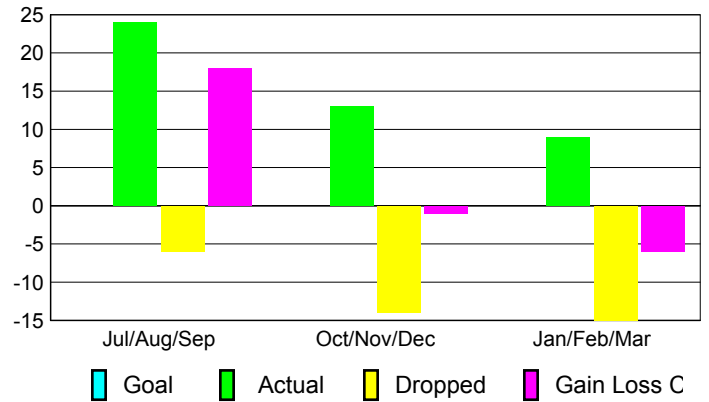

Membership Results 2008-2009

Goal, New, Dropped, Gain/Loss