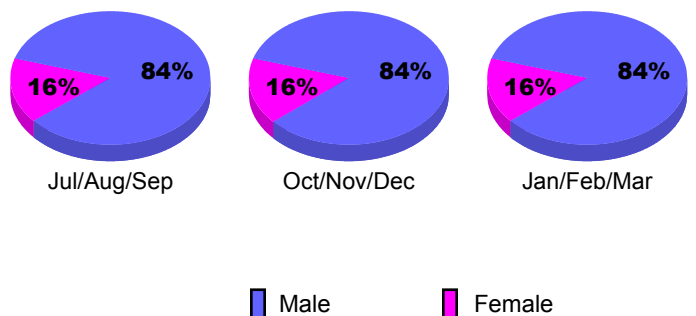

Gender Comparison 2008-2009