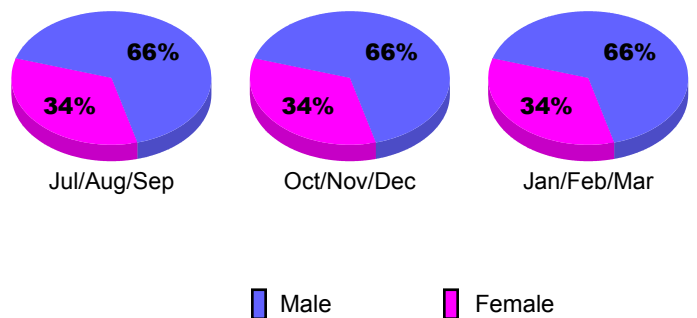

YTD Status Quo Clubs 2008-2009

Status Quo Clubs Compared to Status Quo Members

Gender Comparison 2008-2009

2008-2009 GMT Quarterly Report for District (or Undistricted) **NEW CALEDONIA**

GMT: **JACQUES 'JACK' VERBEKE**