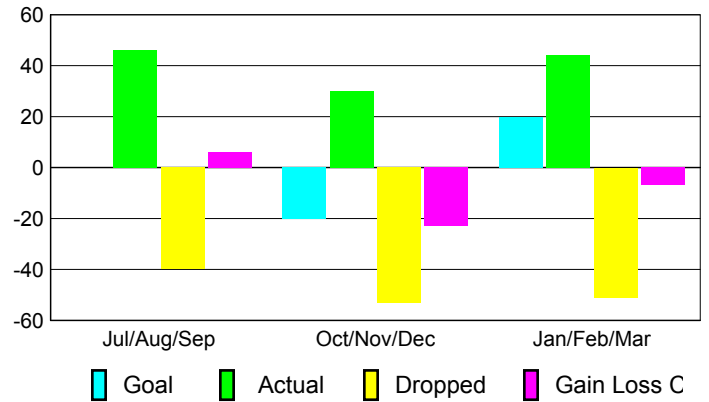

Membership Results 2008-2009

Goal, New, Dropped, Gain/Loss