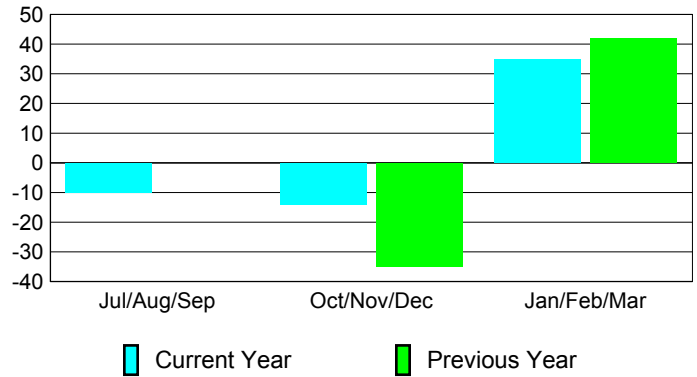

Comparison of Membership Gain/Loss

Current Year Compared to the Previous Year