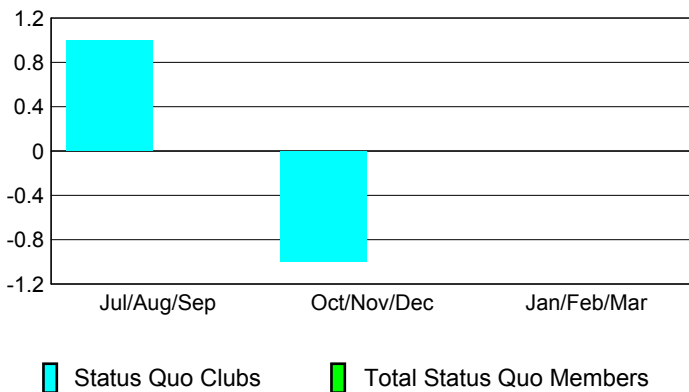

Club Results 2008-2009

Goal, New, Dropped, Gain/Loss

Comparison of Club Gain/Loss

Current Year Compared to the Previous Year

YTD Status Quo Clubs 2008-2009

Status Quo Clubs Compared to Status Quo Members

MEMBERSHIP