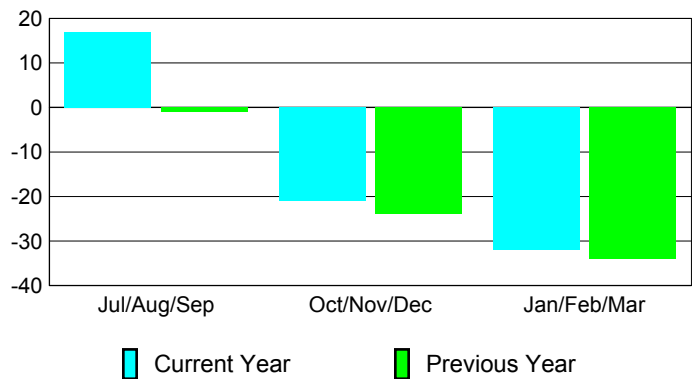

Comparison of Membership Gain/Loss

Current Year Compared to the Previous Year