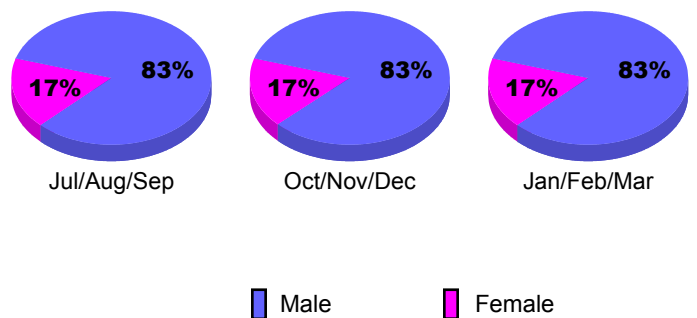

Gender Comparison 2008-2009