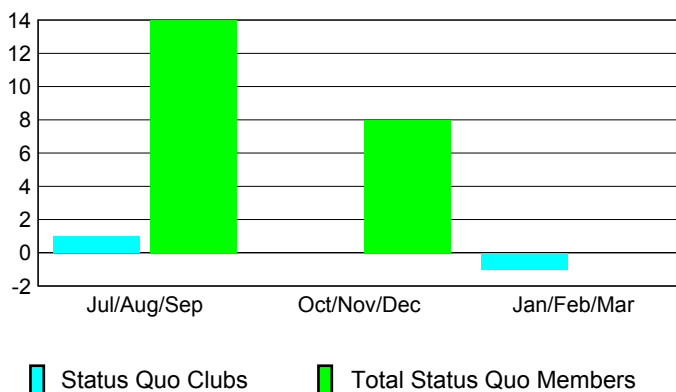

YTD Status Quo Clubs 2008-2009

Status Quo Clubs Compared to Status Quo Members