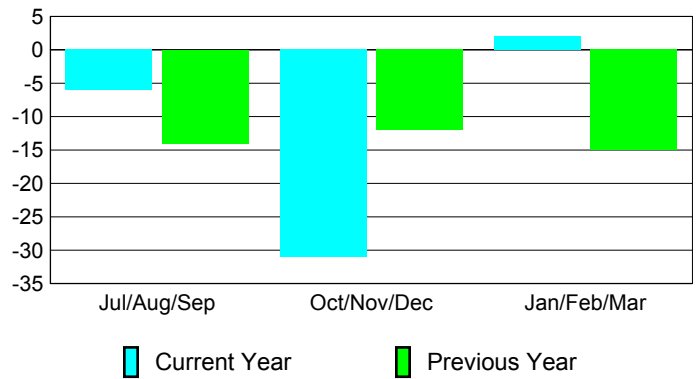

Comparison of Membership Gain/Loss

Current Year Compared to the Previous Year