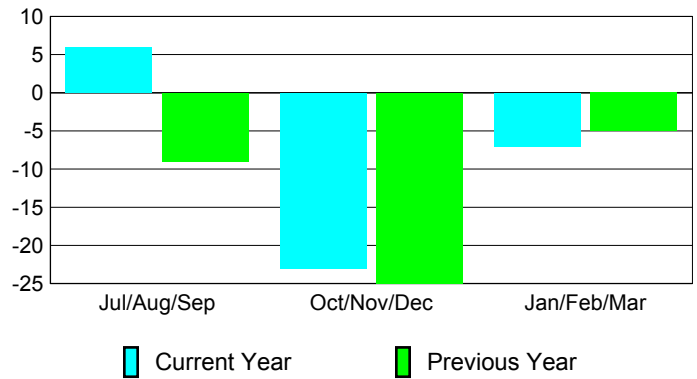

Comparison of Membership Gain/Loss

Current Year Compared to the Previous Year