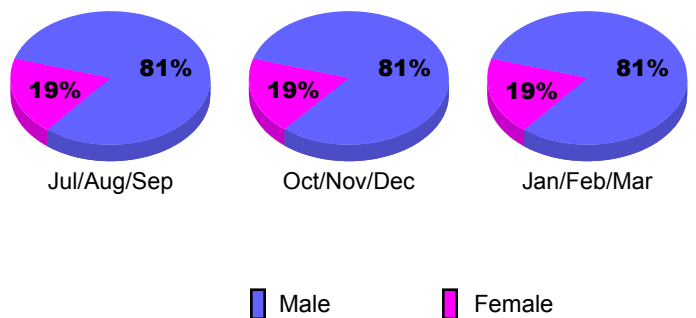

Gender Comparison 2008-2009