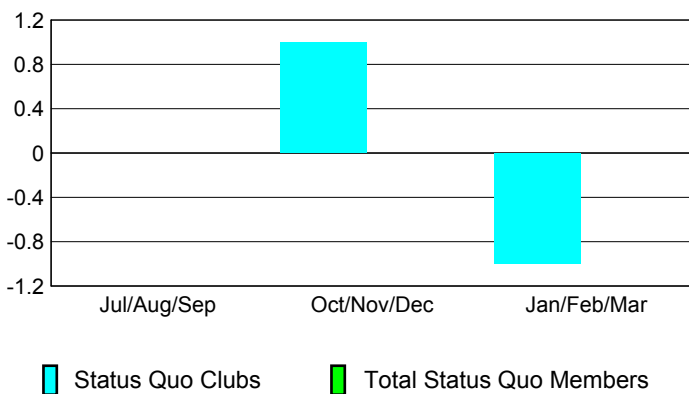

Club Results 2008-2009

Goal, New, Dropped, Gain/Loss

Comparison of Club Gain/Loss

Current Year Compared to the Previous Year

YTD Status Quo Clubs 2008-2009

Status Quo Clubs Compared to Status Quo Members

MEMBERSHIP