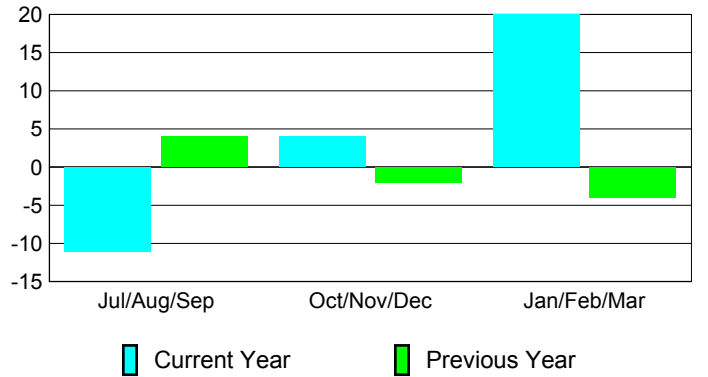

Comparison of Membership Gain/Loss

Current Year Compared to the Previous Year