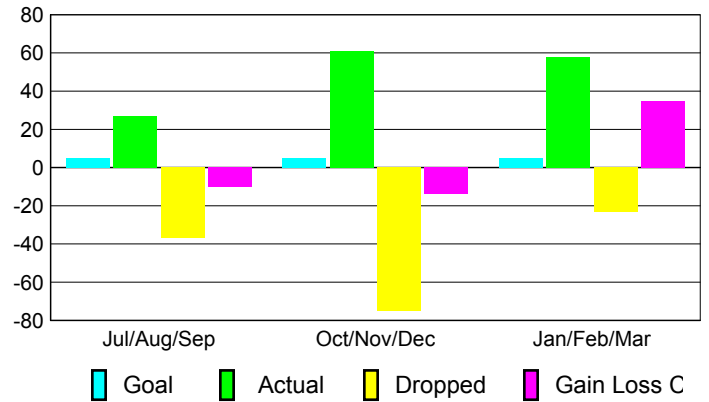

Membership Results 2008-2009

Goal, New, Dropped, Gain/Loss