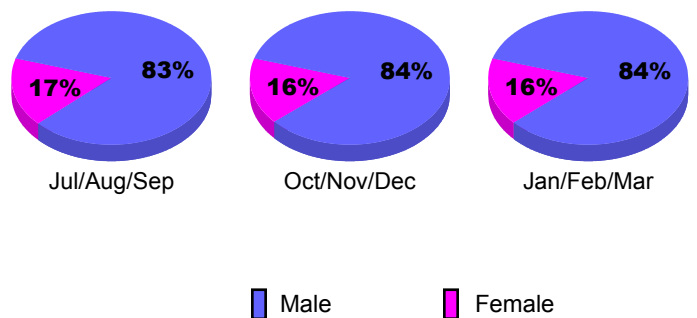

Gender Comparison 2008-2009