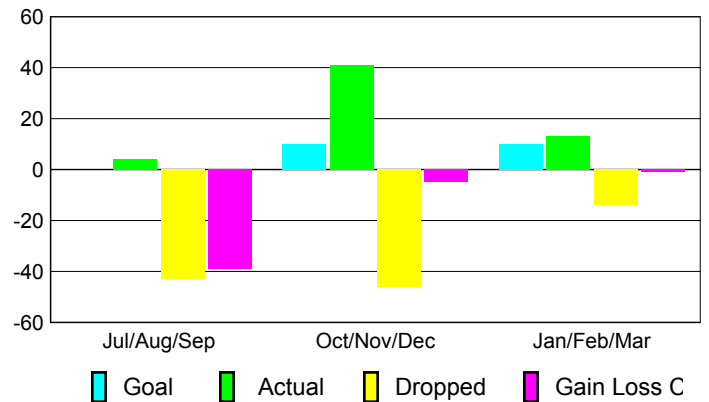

Membership Results 2008-2009

Goal, New, Dropped, Gain/Loss