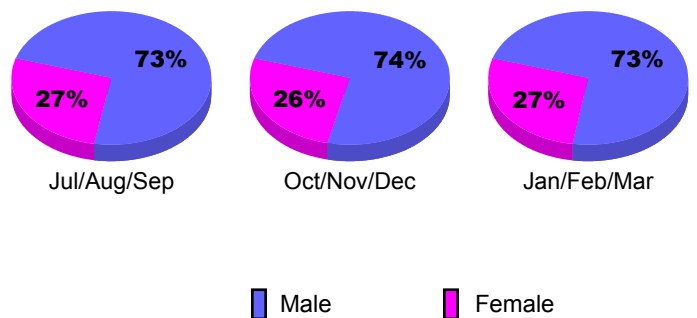

Gender Comparison 2008-2009