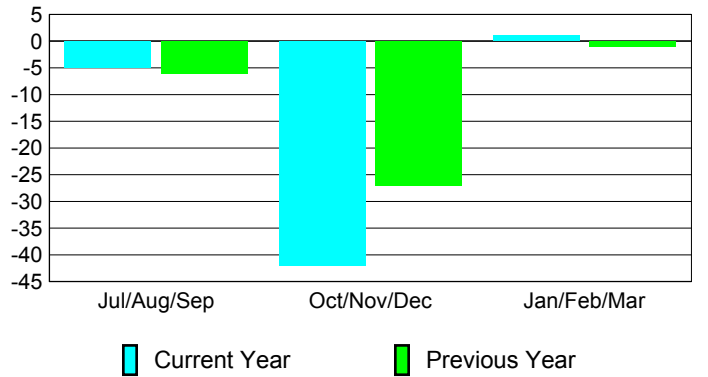

Comparison of Membership Gain/Loss

Current Year Compared to the Previous Year