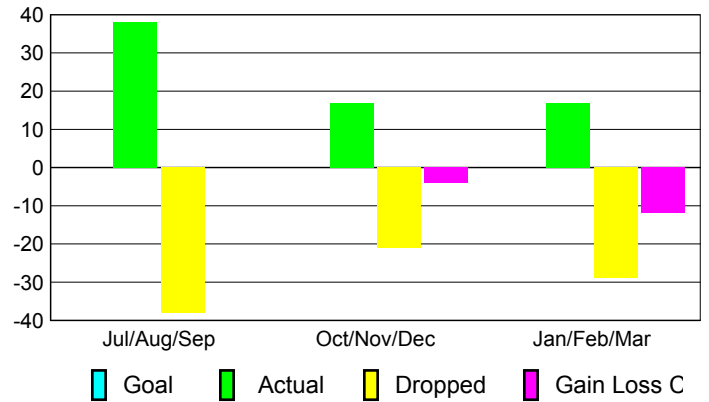

Membership Results 2008-2009

Goal, New, Dropped, Gain/Loss