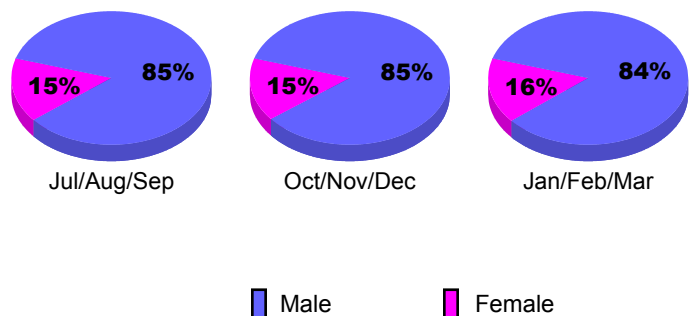

Gender Comparison 2008-2009