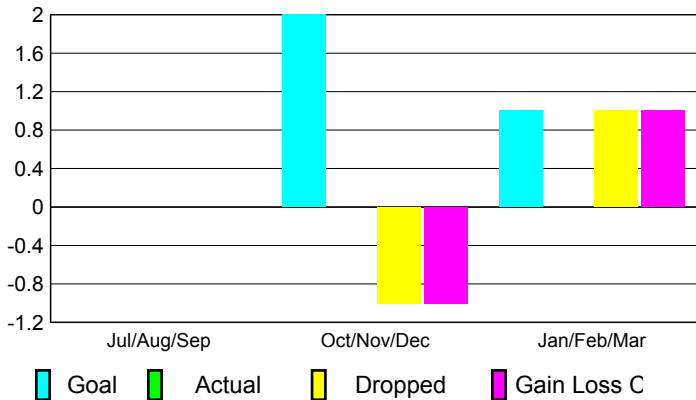

2008-2009 GMT Quarterly Report for District (or Undistricted) **District 103IE**

GMT: **JACQUES 'JACK' VERBEKE**

Location: **FRANCE**

GMT CA: **4**

CLUBS

Club Results 2008-2009

Clubs 2007-2008

Month	New Club Goal	Actual New Clubs	Actual Dropped Clubs	Gain/Loss of Clubs	Gain/Loss of Clubs
Jul/Aug/Sep	0	0	0	0	0
Oct/Nov/Dec	2	0	-1	-1	0
Jan/Feb/Mar	1	0	1	1	0
Totals	3	0	0	0	0

Club Results 2008-2009

Goal, New, Dropped, Gain/Loss