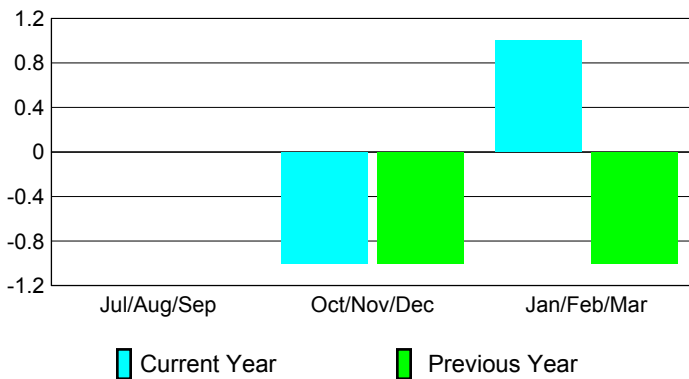

Comparison of Club Gain/Loss

Current Year Compared to the Previous Year