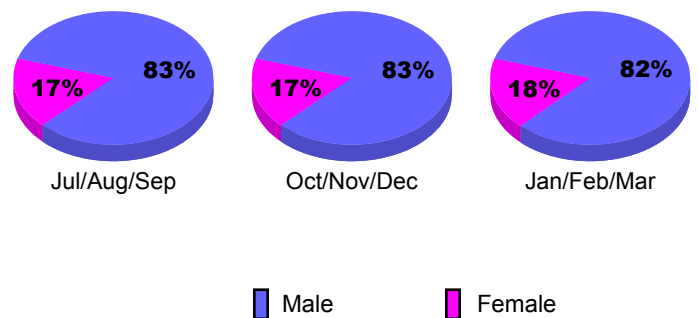

Gender Comparison 2008-2009