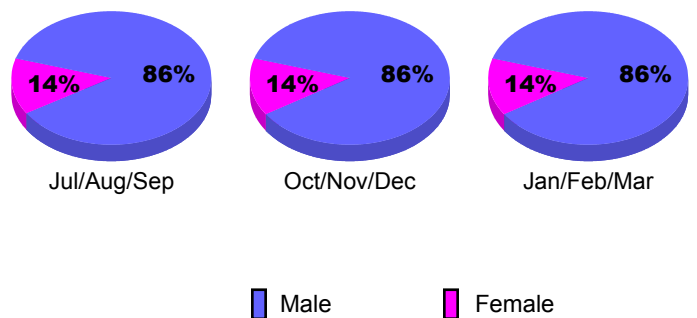

Gender Comparison 2008-2009