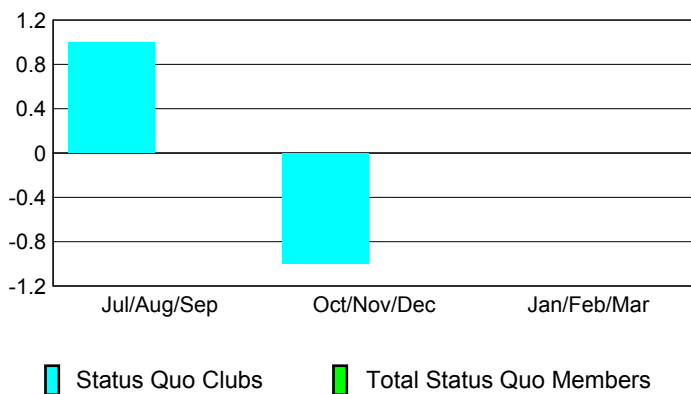

Club Results 2008-2009

Goal, New, Dropped, Gain/Loss

Comparison of Club Gain/Loss

Current Year Compared to the Previous Year

YTD Status Quo Clubs 2008-2009

Status Quo Clubs Compared to Status Quo Members

MEMBERSHIP