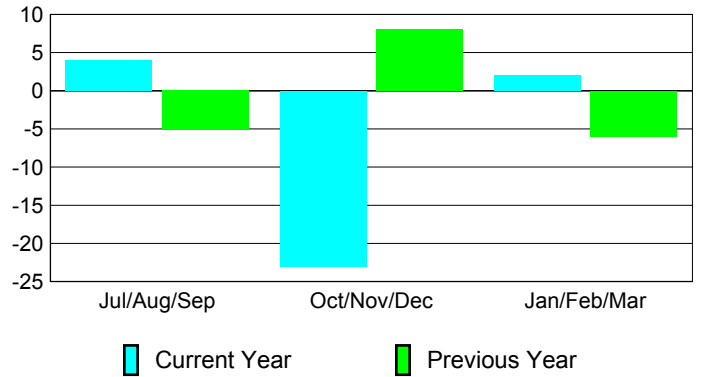

Comparison of Membership Gain/Loss

Current Year Compared to the Previous Year