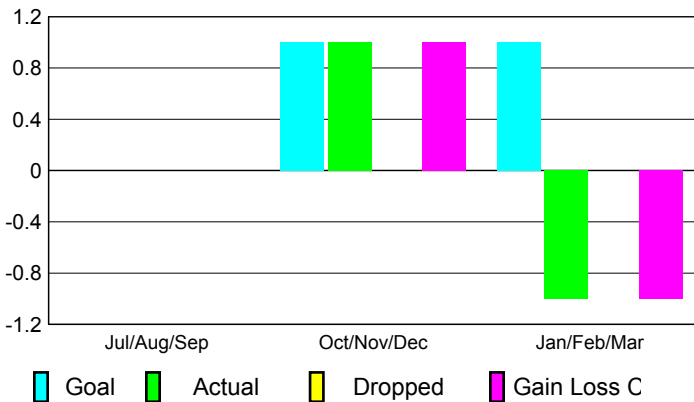

2008-2009 GMT Quarterly Report for District (or Undistricted) **District 103CS**

GMT: **JACQUES 'JACK' VERBEKE**

Location: **FRANCE**

GMT CA: **4**

CLUBS

Club Results 2008-2009

Clubs 2007-2008

Month	New Club Goal	Actual New Clubs	Actual Dropped Clubs	Gain/Loss of Clubs	Gain/Loss of Clubs
Jul/Aug/Sep	0	0	0	0	0
Oct/Nov/Dec	1	1	0	1	-2
Jan/Feb/Mar	1	-1	0	-1	0
Totals	2	0	0	0	-2

Club Results 2008-2009

Goal, New, Dropped, Gain/Loss