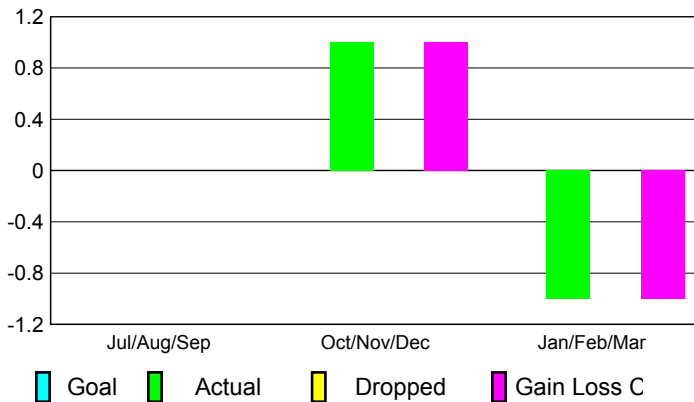

2008-2009 GMT Quarterly Report for District (or Undistricted) **District 112 A**

GMT: **JACQUES 'JACK' VERBEKE**

Location: **BELGIUM**

GMT CA: **4**

CLUBS

Club Results 2008-2009

Clubs 2007-2008

Month	New Club Goal	Actual New Clubs	Actual Dropped Clubs	Gain/Loss of Clubs	Gain/Loss of Clubs
Jul/Aug/Sep	0	0	0	0	0
Oct/Nov/Dec	0	1	0	1	0
Jan/Feb/Mar	0	-1	0	-1	0
Totals	0	0	0	0	0

Club Results 2008-2009

Goal, New, Dropped, Gain/Loss