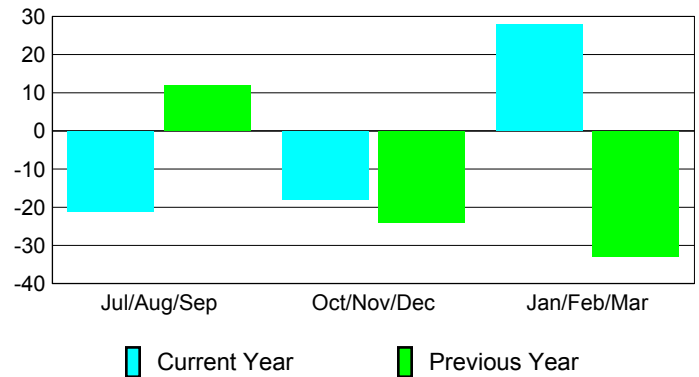

Comparison of Membership Gain/Loss

Current Year Compared to the Previous Year