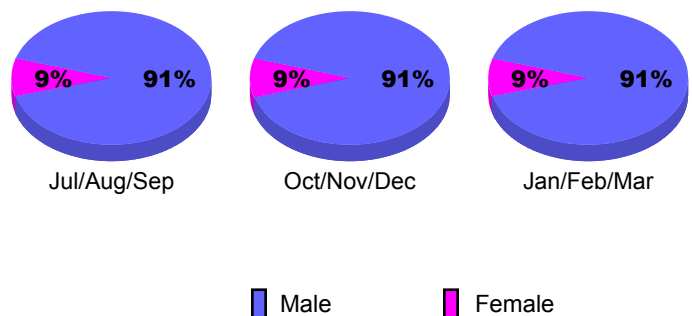

Gender Comparison 2008-2009