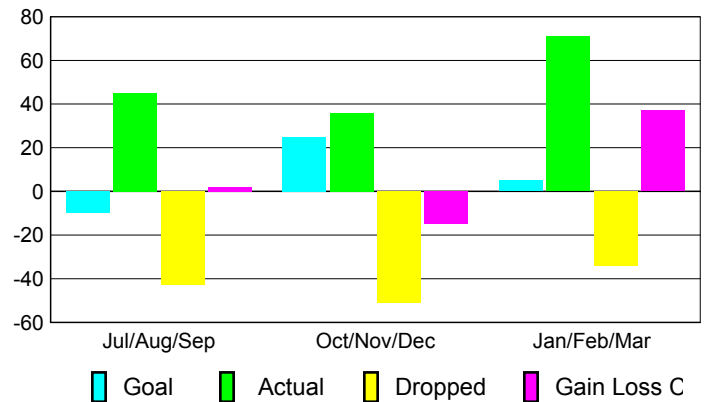

Membership Results 2008-2009

Goal, New, Dropped, Gain/Loss