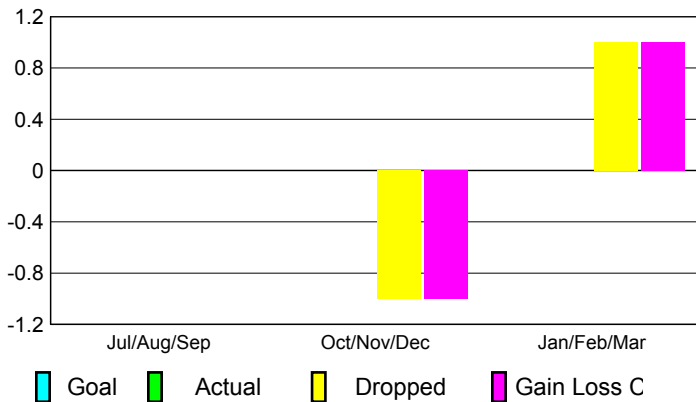

2008-2009 GMT Quarterly Report for District (or Undistricted) **District 112 C**

GMT: **JACQUES 'JACK' VERBEKE**

Location: **BELGIUM**

GMT CA: **4**

CLUBS

Club Results 2008-2009

Clubs 2007-2008

Month	New Club Goal	Actual New Clubs	Actual Dropped Clubs	Gain/Loss of Clubs	Gain/Loss of Clubs
Jul/Aug/Sep	0	0	0	0	0
Oct/Nov/Dec	0	0	-1	-1	-1
Jan/Feb/Mar	0	0	1	1	-1
Totals	0	0	0	0	-2

Club Results 2008-2009

Goal, New, Dropped, Gain/Loss