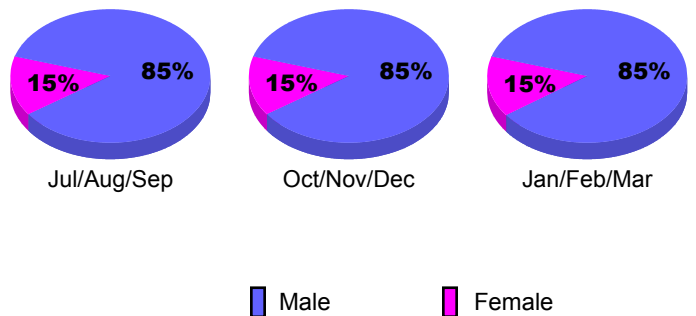

Gender Comparison 2008-2009