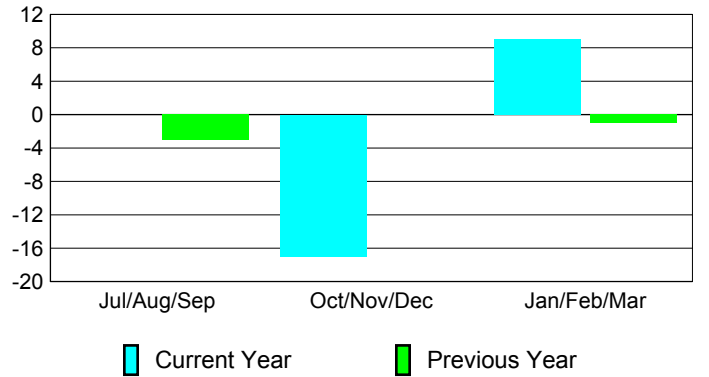

Comparison of Membership Gain/Loss

Current Year Compared to the Previous Year