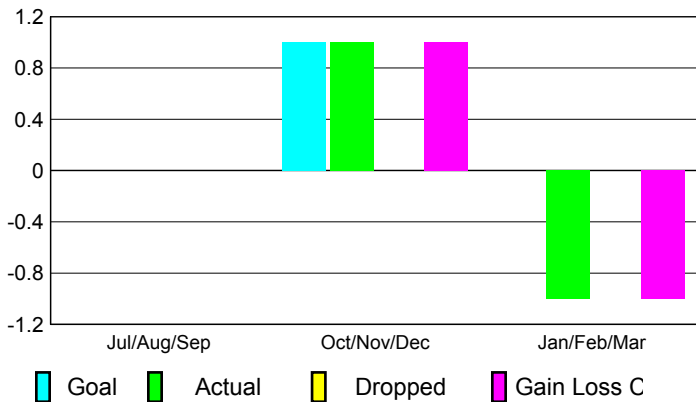

2008-2009 GMT Quarterly Report for District (or Undistricted) **District 112 D**

GMT: **JACQUES 'JACK' VERBEKE**

Location: **BELGIUM**

GMT CA: **4**

CLUBS

Club Results 2008-2009

Clubs 2007-2008

Month	New Club Goal	Actual New Clubs	Actual Dropped Clubs	Gain/Loss of Clubs	Gain/Loss of Clubs
Jul/Aug/Sep	0	0	0	0	0
Oct/Nov/Dec	1	1	0	1	0
Jan/Feb/Mar	0	-1	0	-1	1
Totals	1	0	0	0	1

Club Results 2008-2009

Goal, New, Dropped, Gain/Loss