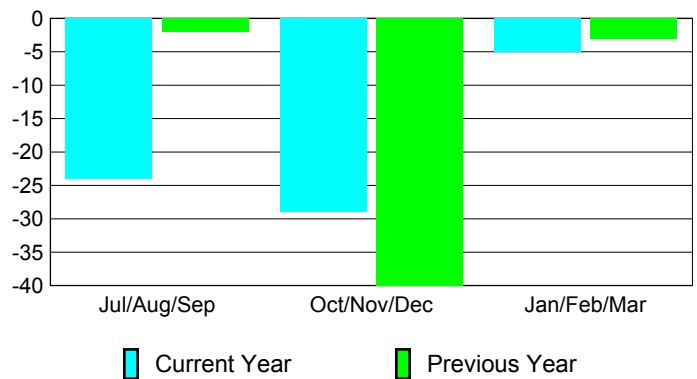

Comparison of Membership Gain/Loss

Current Year Compared to the Previous Year