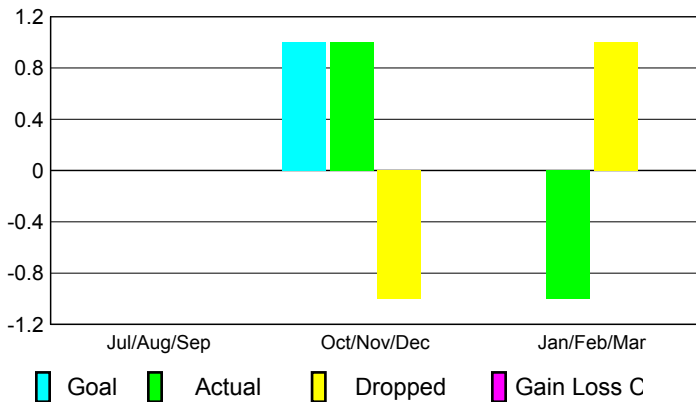

2008-2009 GMT Quarterly Report for District (or Undistricted) **District 103 S**

GMT: **JACQUES 'JACK' VERBEKE**

Location: **FRANCE**

GMT CA: **4**

CLUBS

Club Results 2008-2009

Clubs 2007-2008

Month	New Club Goal	Actual New Clubs	Actual Dropped Clubs	Gain/Loss of Clubs	Gain/Loss of Clubs
Jul/Aug/Sep	0	0	0	0	0
Oct/Nov/Dec	1	1	-1	0	0
Jan/Feb/Mar	0	-1	1	0	0
Totals	1	0	0	0	0

Club Results 2008-2009

Goal, New, Dropped, Gain/Loss