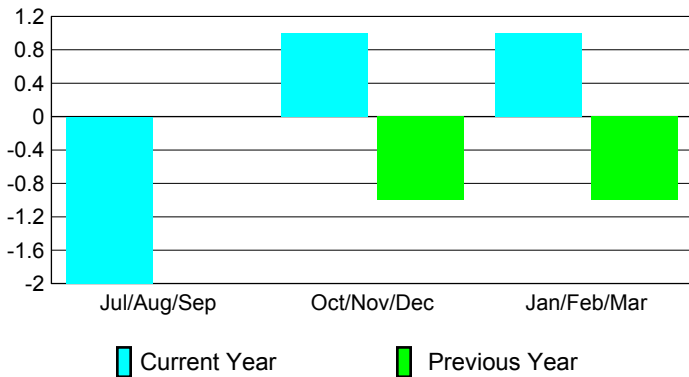

Comparison of Club Gain/Loss

Current Year Compared to the Previous Year