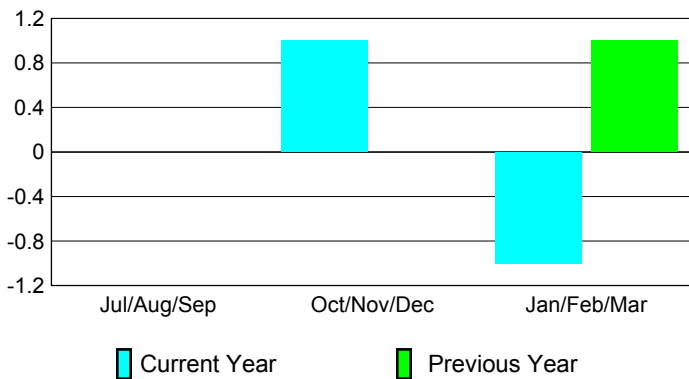

Comparison of Club Gain/Loss

Current Year Compared to the Previous Year