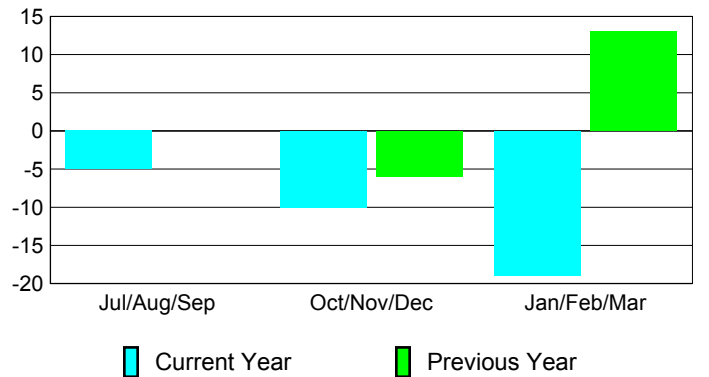

Comparison of Membership Gain/Loss

Current Year Compared to the Previous Year