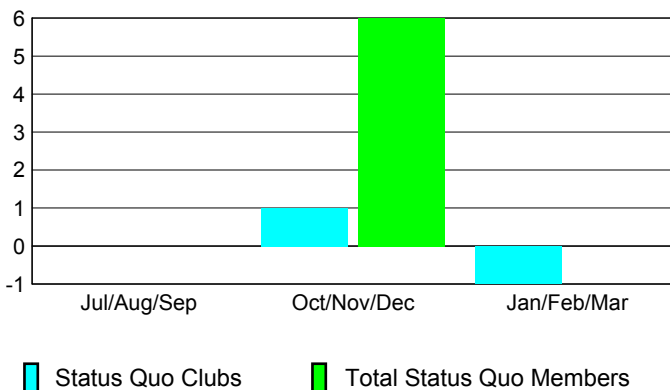

Club Results 2008-2009

Goal, New, Dropped, Gain/Loss

Comparison of Club Gain/Loss

Current Year Compared to the Previous Year

YTD Status Quo Clubs 2008-2009

Status Quo Clubs Compared to Status Quo Members

MEMBERSHIP