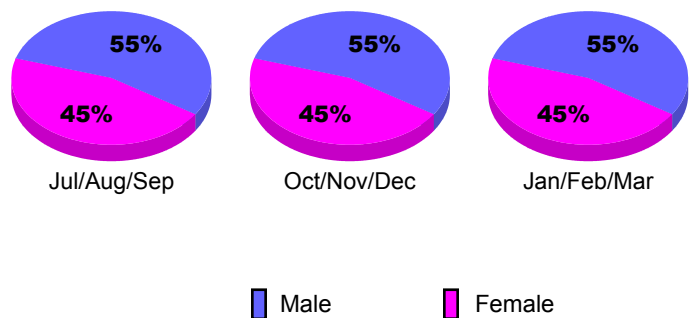

Gender Comparison 2008-2009