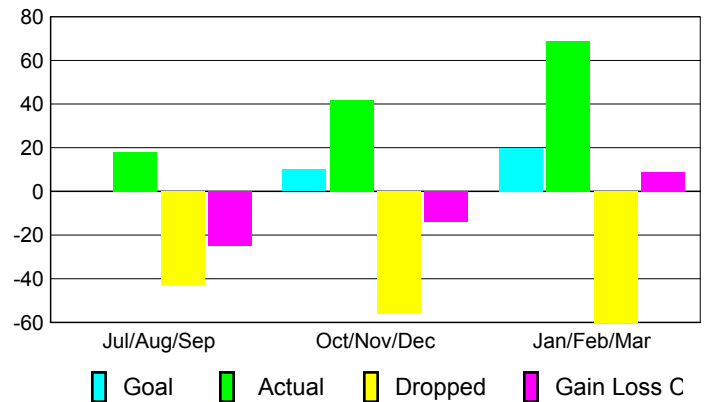

Membership Results 2008-2009

Goal, New, Dropped, Gain/Loss