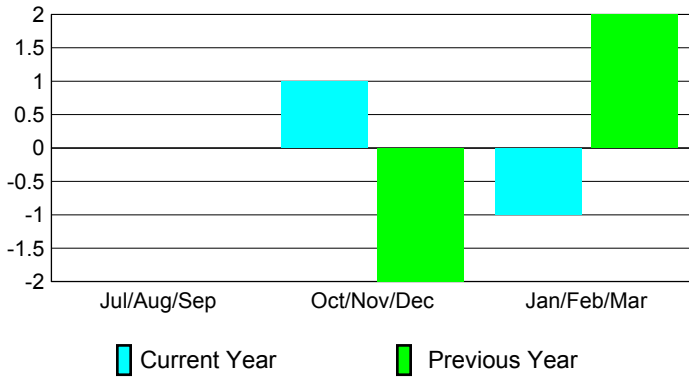

Comparison of Club Gain/Loss

Current Year Compared to the Previous Year