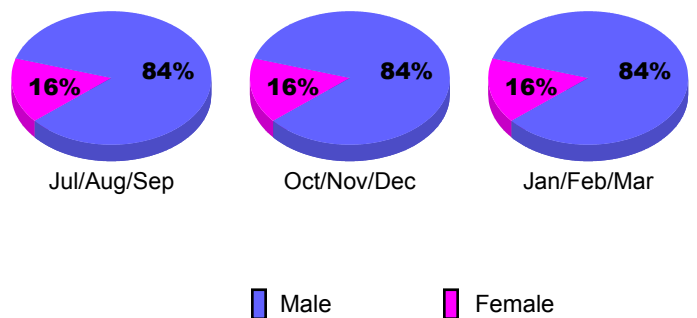

Gender Comparison 2008-2009