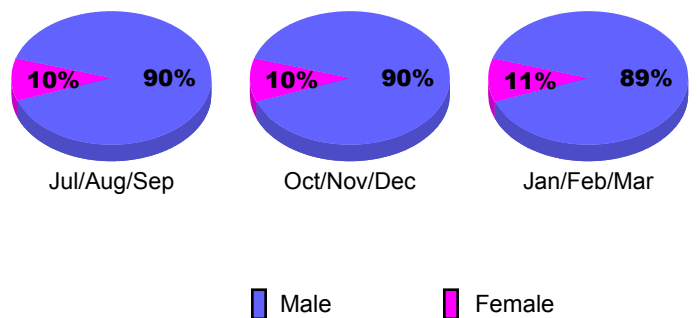

Gender Comparison 2008-2009