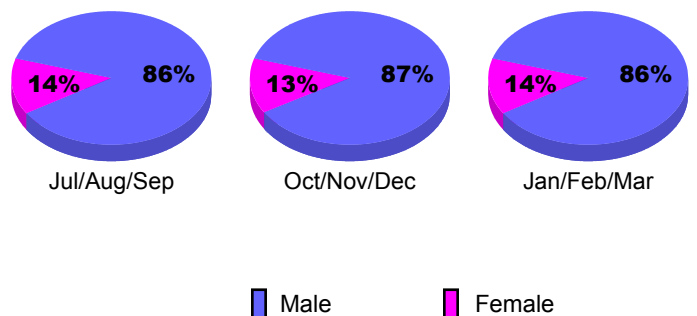

Gender Comparison 2008-2009