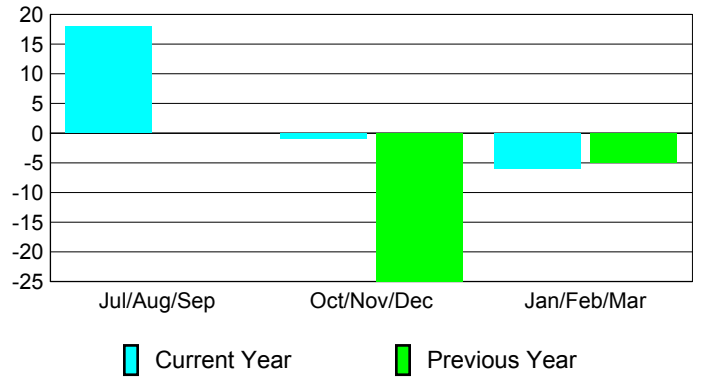

Comparison of Membership Gain/Loss

Current Year Compared to the Previous Year