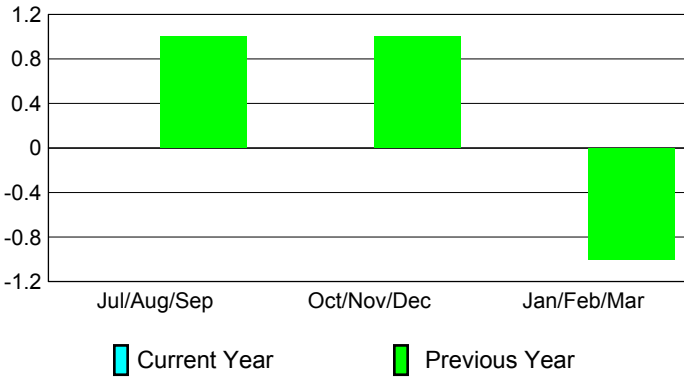

Comparison of Club Gain/Loss

Current Year Compared to the Previous Year