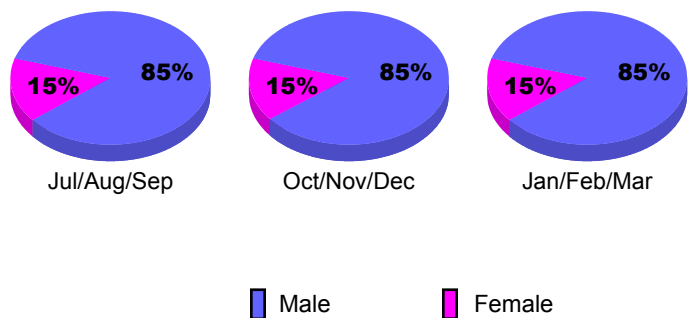

Gender Comparison 2008-2009