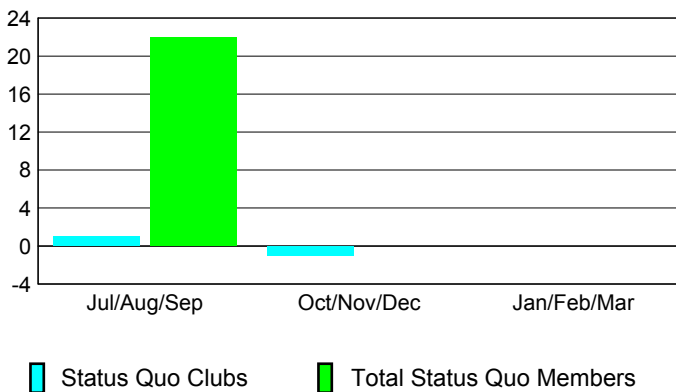

Club Results 2008-2009

Goal, New, Dropped, Gain/Loss

Comparison of Club Gain/Loss

Current Year Compared to the Previous Year

YTD Status Quo Clubs 2008-2009

Status Quo Clubs Compared to Status Quo Members

MEMBERSHIP

Membership Results 2008-2009

Membership 2007-2008

Month	Net Memb Goal	Actual New Memb	Actual Dropped Memb	Gain/Loss of Memb	Gain/Loss of Memb
Jul/Aug/Sep	0	31	-55	-24	-2
Oct/Nov/Dec	20	40	-69	-29	-40
Jan/Feb/Mar	20	58	-63	-5	-3
Totals	40	129	-187	-58	-45