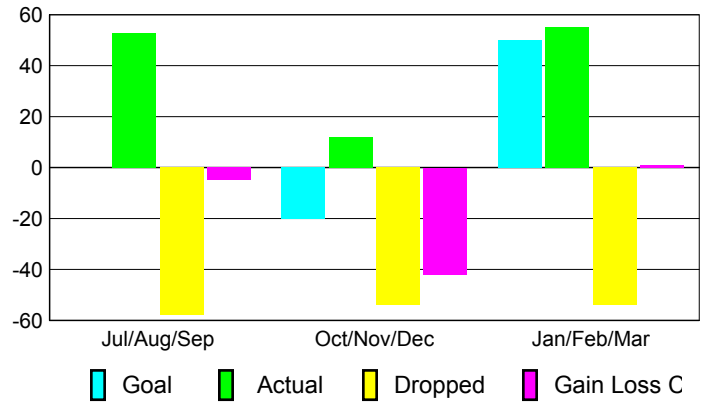

Membership Results 2008-2009

Goal, New, Dropped, Gain/Loss