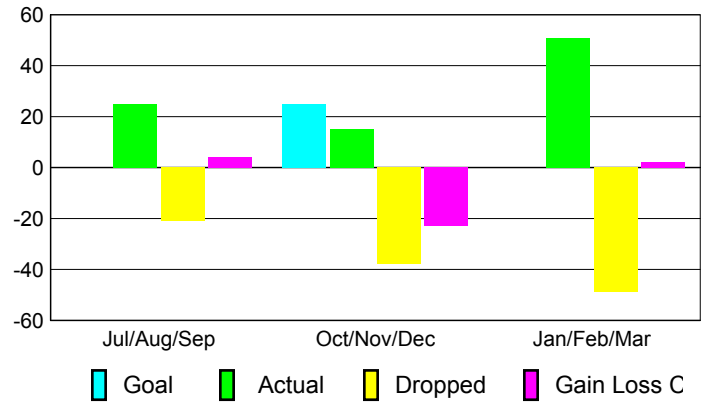

Membership Results 2008-2009

Goal, New, Dropped, Gain/Loss