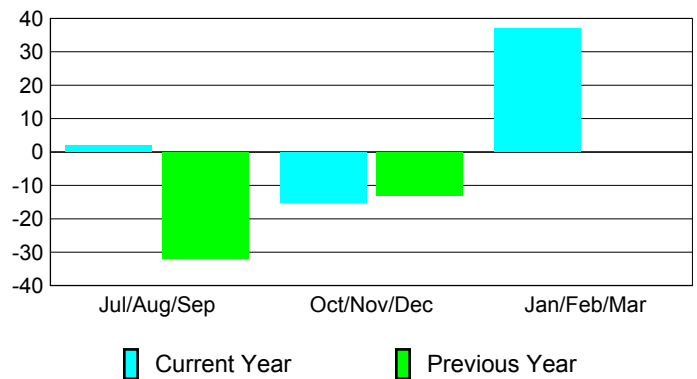

Comparison of Membership Gain/Loss

Current Year Compared to the Previous Year