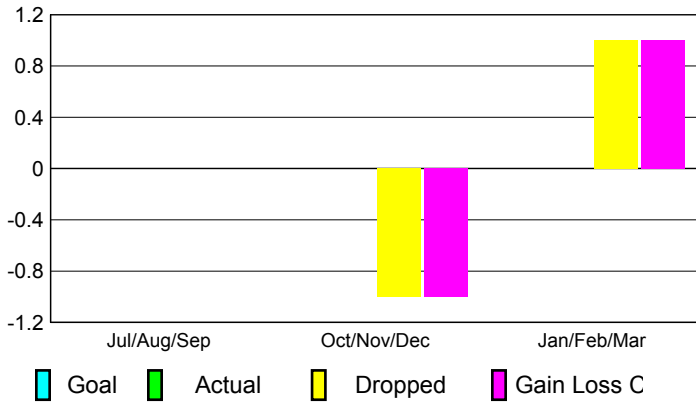

2008-2009 GMT Quarterly Report for District (or Undistricted) **District 103 E**

GMT: **JACQUES 'JACK' VERBEKE**

Location: **FRANCE**

GMT CA: **4**

CLUBS

Club Results 2008-2009

Clubs 2007-2008

Month	New Club Goal	Actual New Clubs	Actual Dropped Clubs	Gain/Loss of Clubs	Gain/Loss of Clubs
Jul/Aug/Sep	0	0	0	0	0
Oct/Nov/Dec	0	0	-1	-1	0
Jan/Feb/Mar	0	0	1	1	-1
Totals	0	0	0	0	-1

Club Results 2008-2009

Goal, New, Dropped, Gain/Loss