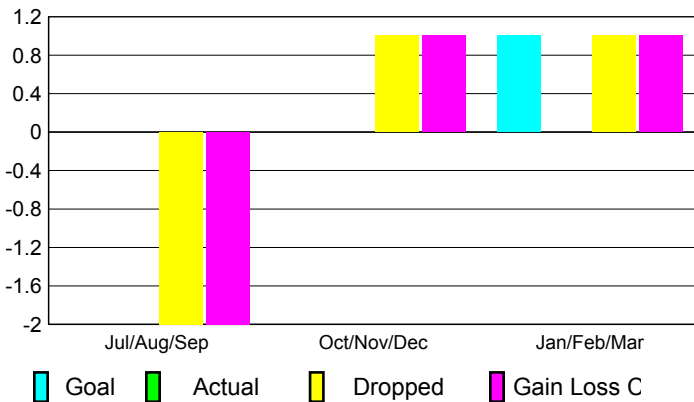

2008-2009 GMT Quarterly Report for District (or Undistricted) **District 103IP**

GMT: **JACQUES 'JACK' VERBEKE**

Location: **FRANCE**

GMT CA: **4**

CLUBS

Club Results 2008-2009

Clubs 2007-2008

Month	New Club Goal	Actual New Clubs	Actual Dropped Clubs	Gain/Loss of Clubs	Gain/Loss of Clubs
Jul/Aug/Sep	0	0	-2	-2	0
Oct/Nov/Dec	0	0	1	1	-1
Jan/Feb/Mar	1	0	1	1	-1
Totals	1	0	0	0	-2

Club Results 2008-2009

Goal, New, Dropped, Gain/Loss