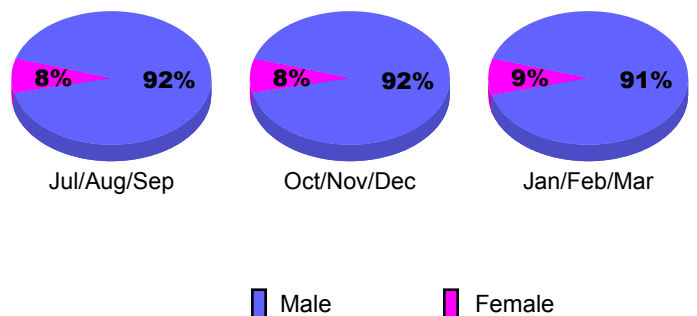

Gender Comparison 2008-2009