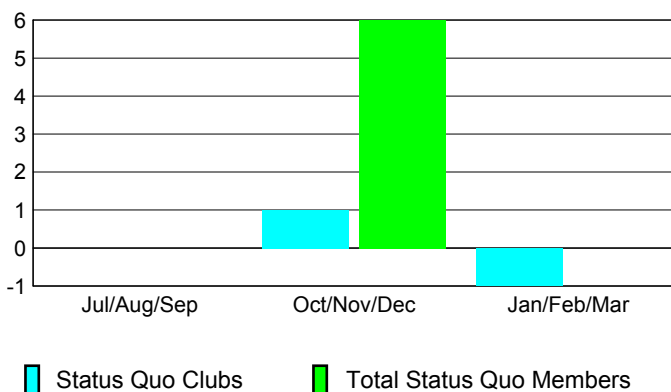

YTD Status Quo Clubs 2008-2009

Status Quo Clubs Compared to Status Quo Members