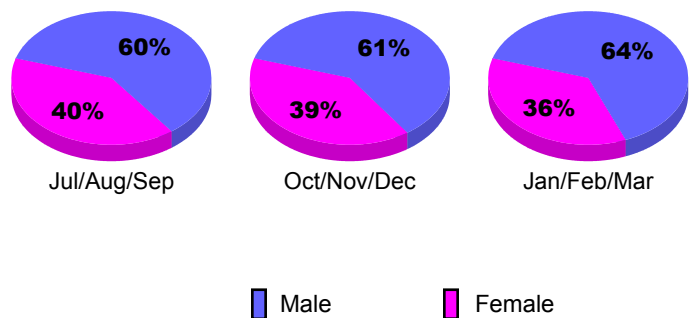

Gender Comparison 2008-2009