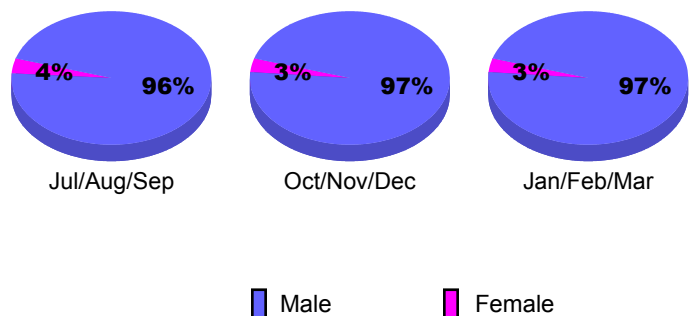

Gender Comparison 2008-2009