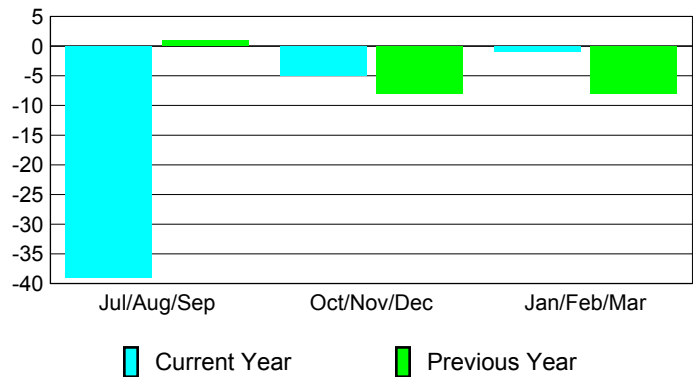

Comparison of Membership Gain/Loss

Current Year Compared to the Previous Year