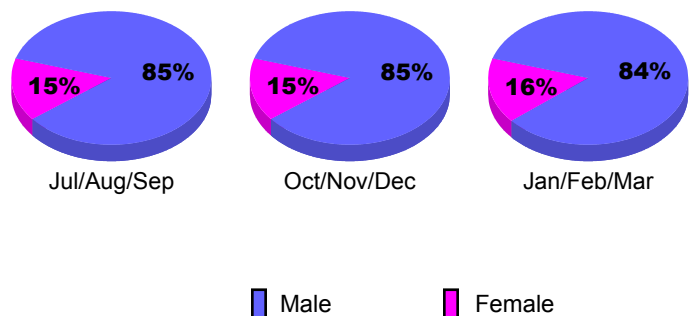

Gender Comparison 2008-2009