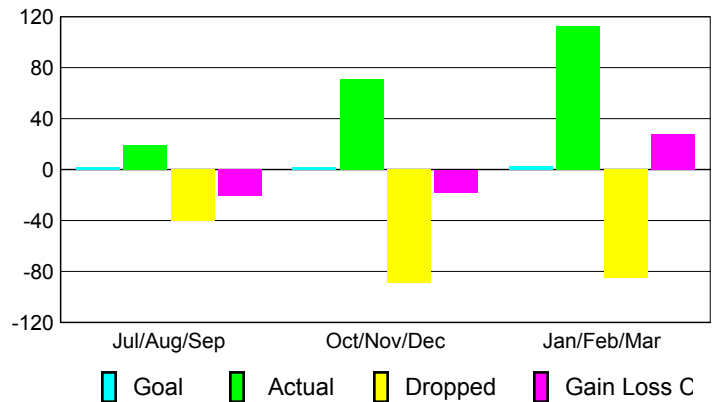

Membership Results 2008-2009

Goal, New, Dropped, Gain/Loss