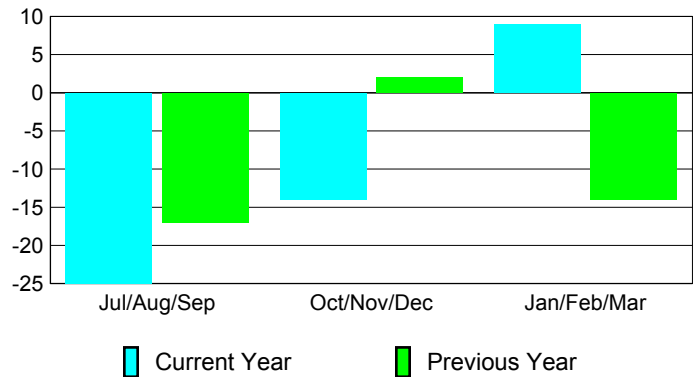

Comparison of Membership Gain/Loss

Current Year Compared to the Previous Year