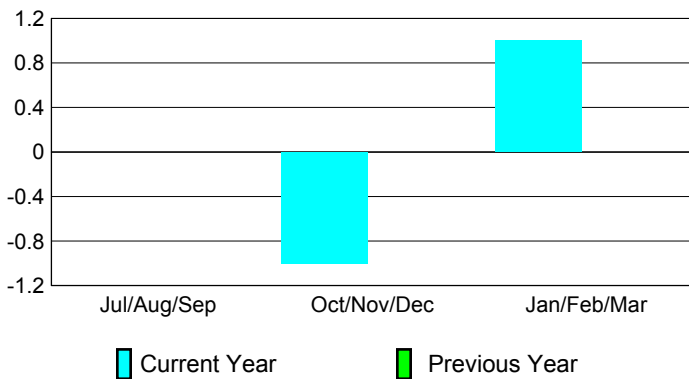

Club Results 2008-2009

Goal, New, Dropped, Gain/Loss

Comparison of Club Gain/Loss

Current Year Compared to the Previous Year

YTD Status Quo Clubs 2008-2009

Status Quo Clubs Compared to Status Quo Members

MEMBERSHIP