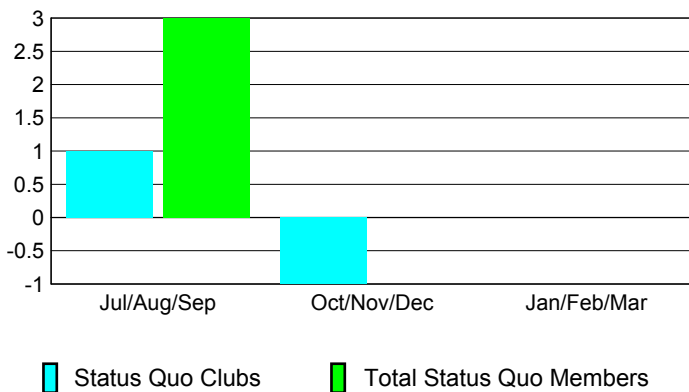

Club Results 2008-2009

Goal, New, Dropped, Gain/Loss

Comparison of Club Gain/Loss

Current Year Compared to the Previous Year

YTD Status Quo Clubs 2008-2009

Status Quo Clubs Compared to Status Quo Members

MEMBERSHIP

Membership Results 2008-2009

Membership 2007-2008

Month	Net Memb Goal	Actual New Memb	Actual Dropped Memb	Gain/Loss of Memb	Gain/Loss of Memb
Jul/Aug/Sep	0	46	-40	6	-9
Oct/Nov/Dec	-20	30	-53	-23	-25
Jan/Feb/Mar	20	44	-51	-7	-5
Totals	0	120	-144	-24	-39