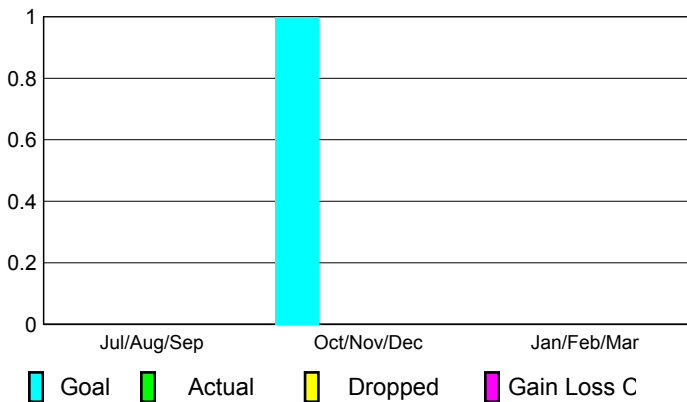

2008-2009 GMT Quarterly Report for District (or Undistricted) **District 103 C**

GMT: **JACQUES 'JACK' VERBEKE**

Location: **FRANCE**

GMT CA: **4**

CLUBS

Club Results 2008-2009

Clubs 2007-2008

Month	New Club	Actual New	Actual Dropped	Gain/Loss of	Gain/Loss of
	Goal	New Clubs	Dropped Clubs	Clubs	Clubs
Jul/Aug/Sep	0	0	0	0	0
Oct/Nov/Dec	1	0	0	0	0
Jan/Feb/Mar	0	0	0	0	-1
Totals	1	0	0	0	-1

Club Results 2008-2009

Goal, New, Dropped, Gain/Loss