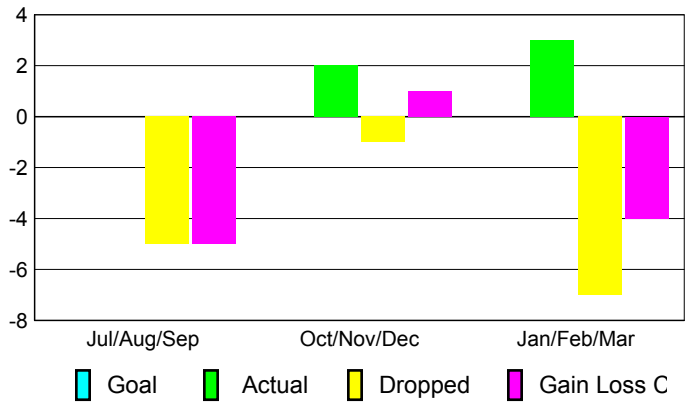

Membership Results 2008-2009

Goal, New, Dropped, Gain/Loss