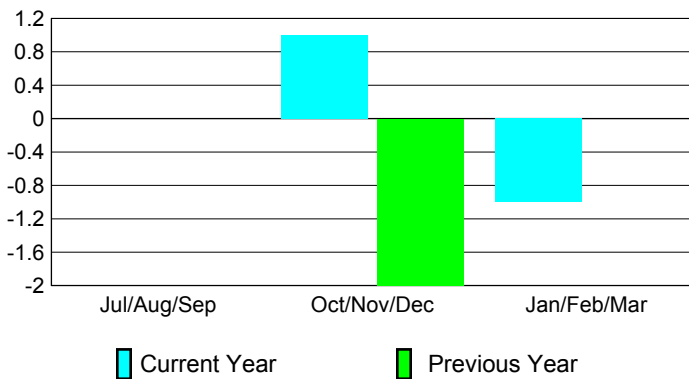

Comparison of Club Gain/Loss

Current Year Compared to the Previous Year