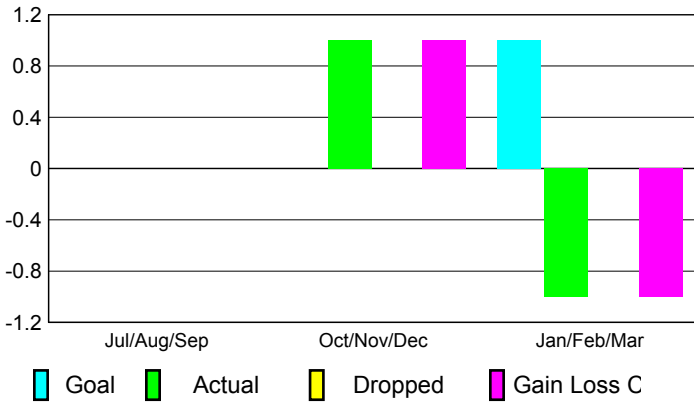

2008-2009 GMT Quarterly Report for District (or Undistricted) **District 103SE**

GMT: **JACQUES 'JACK' VERBEKE**

Location: **FRANCE**

GMT CA: **4**

CLUBS

Club Results 2008-2009

Clubs 2007-2008

Month	New Club Goal	Actual New Clubs	Actual Dropped Clubs	Gain/Loss of Clubs	Gain/Loss of Clubs
Jul/Aug/Sep	0	0	0	0	0
Oct/Nov/Dec	0	1	0	1	-2
Jan/Feb/Mar	1	-1	0	-1	2
Totals	1	0	0	0	0

Club Results 2008-2009

Goal, New, Dropped, Gain/Loss