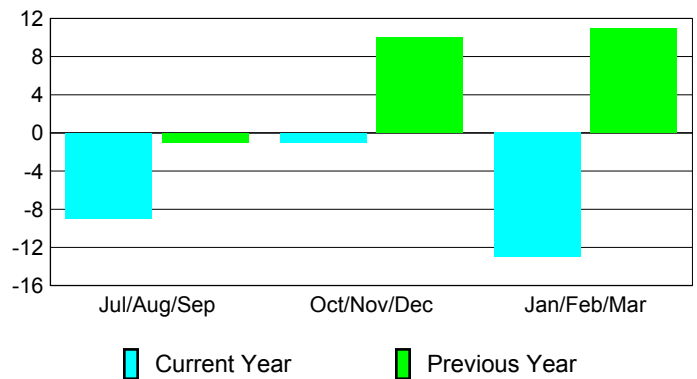

Comparison of Membership Gain/Loss

Current Year Compared to the Previous Year