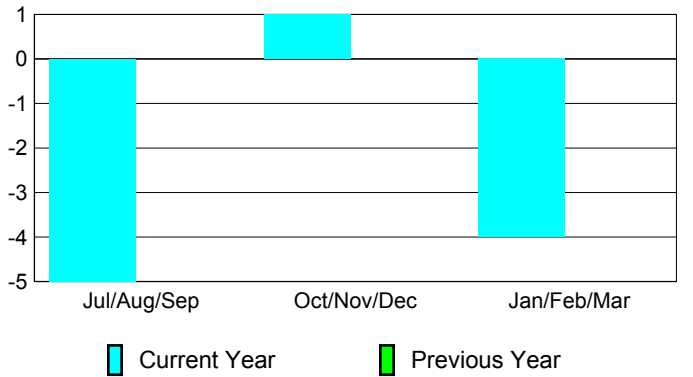

Comparison of Membership Gain/Loss

Current Year Compared to the Previous Year