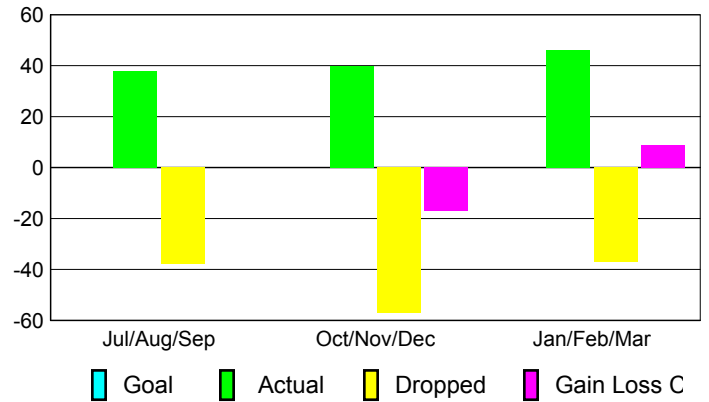

Membership Results 2008-2009

Goal, New, Dropped, Gain/Loss