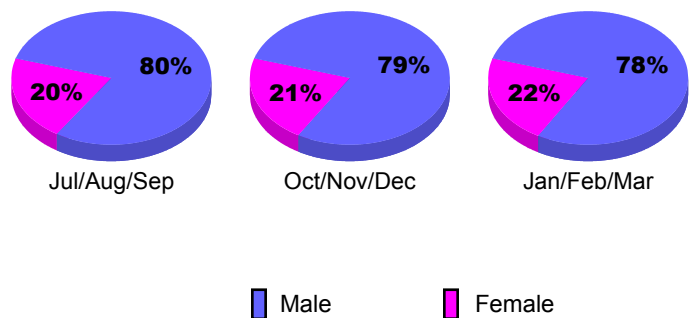

Gender Comparison 2008-2009