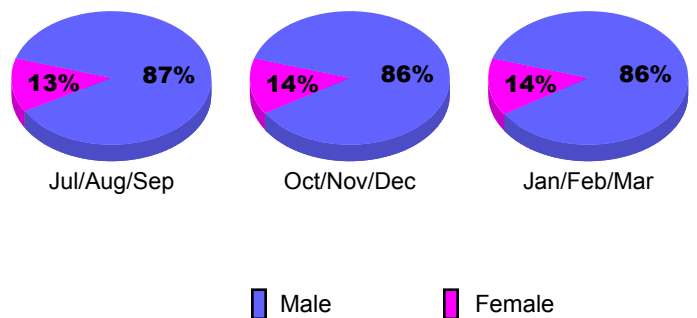

Gender Comparison 2008-2009