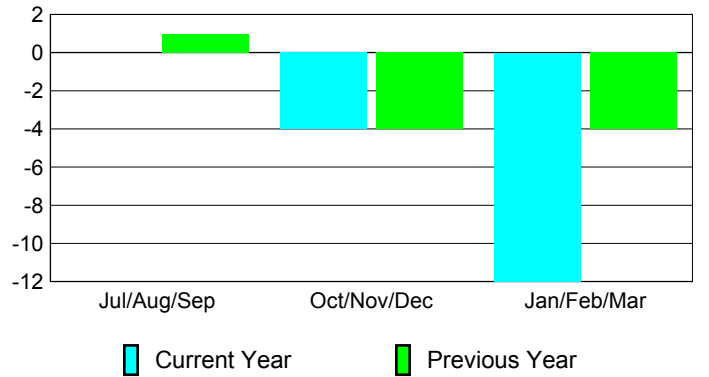

Membership Results 2008-2009

Goal, New, Dropped, Gain/Loss

Comparison of Club Gain/Loss

Current Year Compared to the Previous Year

Comparison of Membership Gain/Loss

Current Year Compared to the Previous Year