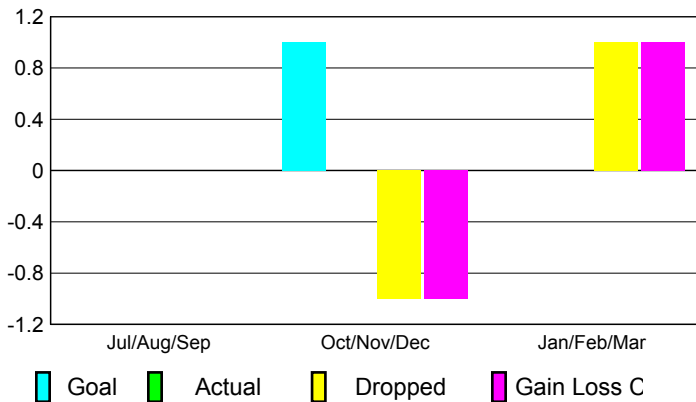

Club Results 2008-2009

Goal, New, Dropped, Gain/Loss

Comparison of Club Gain/Loss

Current Year Compared to the Previous Year

YTD Status Quo Clubs 2008-2009

Status Quo Clubs Compared to Status Quo Members

MEMBERSHIP