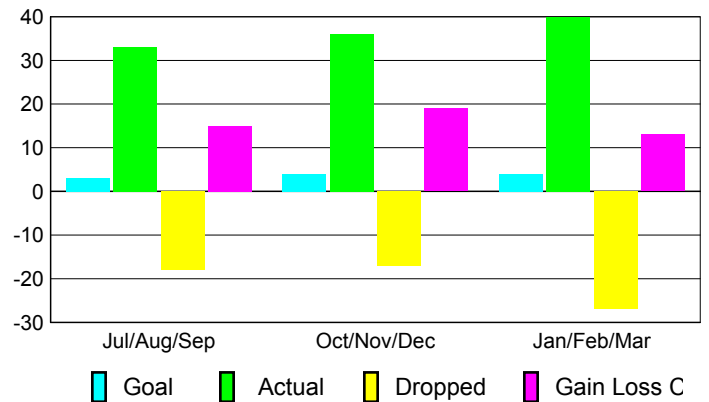

Membership Results 2008-2009

Goal, New, Dropped, Gain/Loss