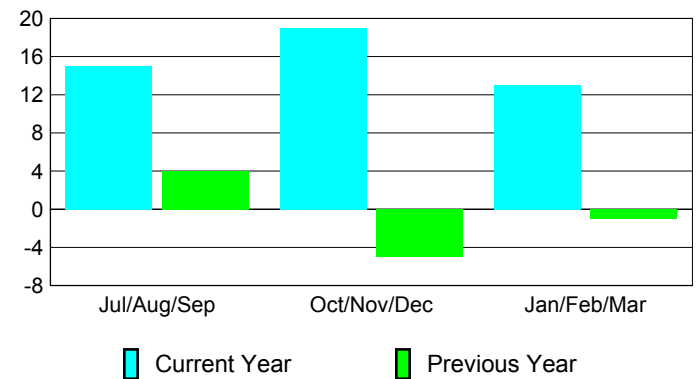

Comparison of Membership Gain/Loss

Current Year Compared to the Previous Year