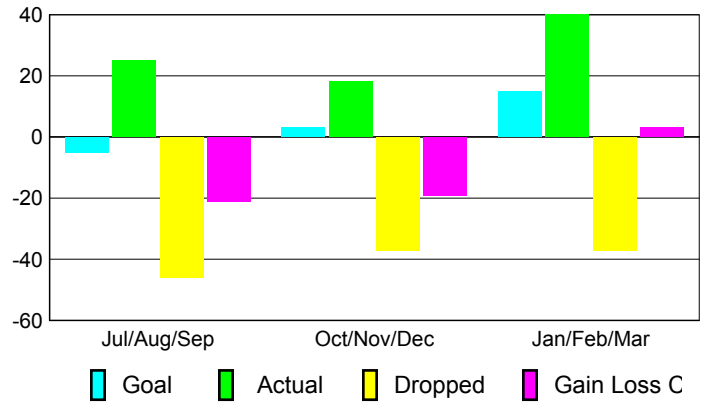

Membership Results 2008-2009

Goal, New, Dropped, Gain/Loss