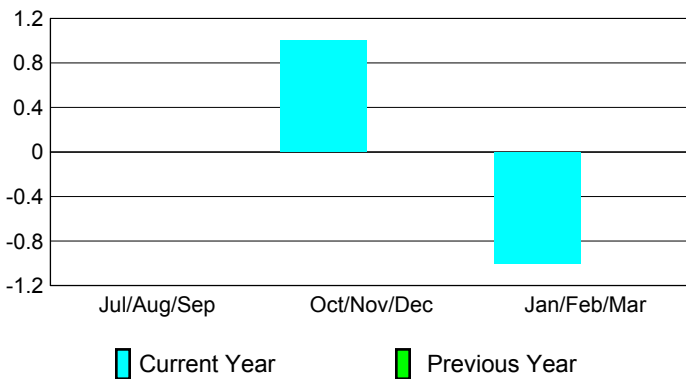

Comparison of Club Gain/Loss

Current Year Compared to the Previous Year